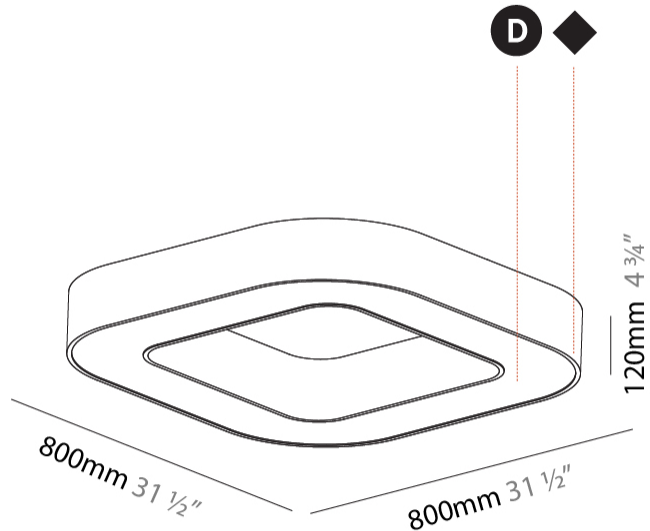

1. To build a product code in our configurator select the specify button on the base model # product page
2. To build a manual product code on this datasheet choose from the options listed below in blue font and add the suffix to the base model #

GENERAL

Series: Quantum
Partner: Prolicht
Division: Architectural
Installation: Surface
Product Type: Ceiling Surface
Mounting Location: Ceiling
Light Distribution: Direct

PHYSICAL

Shape: Square
Length (mm): 800
Length (in): 31 1/2
Width (mm): 800
Width (in): 31 1/2
Height (mm): 120
Height (in): 4 3/4
Weight (kg): 9.04
Weight (lbs): 19.92
Diffuser: PMMA - Opal or Micro-Prism
Fixture Finish: SSR / BKV / CWI / CRY / HAB / UFT / ITA / RUA / FTG / MYG / LOD / PUS / FRO / FUP / KIA / POP / BLS / SPG / MEY / GOH / CHC / COM / ABZ / JAG / OBR / MOS / ROR
Fixture Material: PMMA / Aluminum

ELECTRICAL

Lamp Type: LED (Zhaga Standard)
Input Wattage (W): 40
Total Output Wattage (W): 32 / 25.6 (3500K)
Dimming: Non-Dimming / Phase Dimming (120Vac only) / 0-10V Dimming
Driver Included: Yes
Driver Location: Integrated
Driver Type: Constant Current - 120 / 277Vac
Driver Class: Class 2
Input Voltage (V): 120 - 277
Constant Current (MA): 350 / 800 (3500K)

LED

Color Temperature (°K): 3000 / 3500 / 4000
Max. Delivered Lumen (lm): 3690 / 3822 / 3900
CRI: >80 CRI
Efficiency (%): 65
Lamp Life (hrs): 50000

OPTICAL

RATINGS AND CERTIFICATIONS

Certified By: Certified for North American Standards
IP rating: IP20