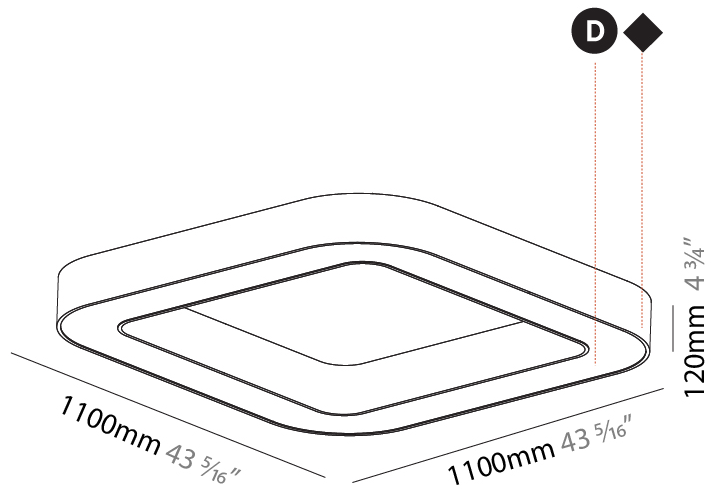

1. To build a product code in our configurator select the specify button on the base model # product page
2. To build a manual product code on this datasheet choose from the options listed below in blue font and add the suffix to the base model #

GENERAL

Series: Quantum
Partner: Prolicht
Division: Architectural
Installation: Surface
Product Type: Ceiling Surface
Mounting Location: Ceiling
Light Distribution: Direct

PHYSICAL

Shape: Square
Length (mm): 1100
Length (in): 43 ⁵/₁₆"
Width (mm): 1100
Width (in): 43 ⁵/₁₆"
Height (mm): 120
Height (in): 4 ³/₄"
Weight (kg): 14.2
Weight (lbs): 31.24
Diffuser: PMMA - Opal or Micro-Prism
Fixture Finish: SSR / BKV / CWI / CRY / HAB / UFT / ITA / RUA / FTG / MYG / LOD / PUS / FRO / FUP / KIA / POP / BLS / SPG / MEY / GOH / CHC / COM / ABZ / JAG / OBR / MOS / ROR
Fixture Material: PMMA / Aluminum

ELECTRICAL

Lamp Type: LED (Zhaga Standard)
Input Wattage (W): 60
Total Output Wattage (W): 48 / 38.4 (3500K)
Dimming: Non-Dimming / Phase Dimming (120Vac only) / 0-10V Dimming
Driver Included: Yes
Driver Location: Integrated
Driver Type: Constant Current - 120 / 277Vac
Driver Class: Class 2
Input Voltage (V): 120 - 277
Constant Current (MA): 350 / 1200 (3500K)

LED

Color Temperature (°K): 3000 / 3500 / 4000
Max. Delivered Lumen (lm): 5540 / 5733 / 5850
CRI: >80 CRI
Efficiency (%): 65
Lamp Life (hrs): 50000

OPTICAL

RATINGS AND CERTIFICATIONS

Certified By: Certified for North American Standards
IP rating: IP20